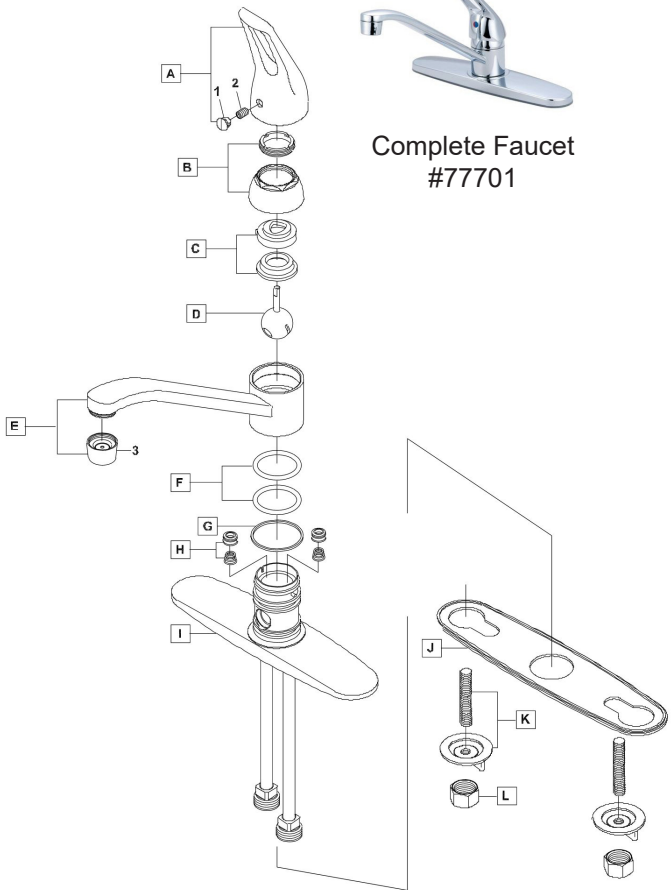

K4170 8 In S/L Kitchen Faucet w/Loop

Complete Faucet
#77701

A	99491285	Metal Loop Handle
B	99770446	Cap & Adjusting Ring
C	99790262	Cam and Washer
D	99790261	Stainless Steel Ball
E	99450852	'D' Style Spout
F	99450861	O-Ring
G	99450864	Gasket
H	99317311	Springs and Seats
I	99632269	Deck Plate
J	99940150	Base Gasket
K	99831012	Mounting Bolt & Nut
L	69405	Supply Nut
1	99520892	Hot & Cold Indicator
2	99940151	Allen Screw
3	99475395	2 GPM Aerator